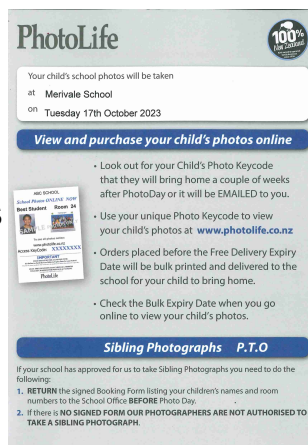

PhotoLife

NEXT WEEK! TUESDAY OCTOBER 17

Next week on Tuesday 17th October, Photolife will be at school. All students will have class and individual photos taken and you will receive a keycode a couple of weeks after the day so you can view and order them online.

Reminder: All students must be in **CORRECT UNIFORM** on photo day.

SIBLING PHOTOS: We will send home forms for sibling photos TOMORROW, these will need to be filled out and returned to school **before** the photo day.